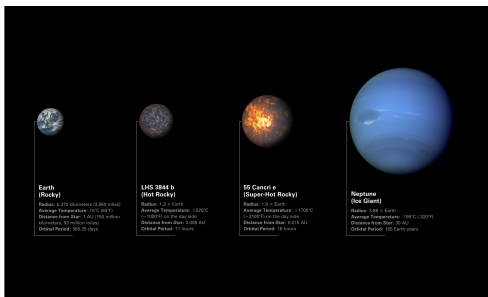

About T cells:

- T cells, also known as **T lymphocytes** or **thymocytes**, are a **type of white blood cell**.
- They are **part of the immune system** and **develop from stem cells in the bone marrow**.
- **T cells help protect the body from infection and may help fight cancer**.

The exoplanet 55 Cancri e

Why in news?

- Astronomers have finally located a **rocky planet with an atmosphere**.
- But it **appears to have a surface of molten rock** and offers **no hope for habitability**.

Key points:

- The planet is described as a **“super-Earth”**, a rocky world significantly **larger than Earth but smaller than Neptune**.
- It **orbits close to a star** that is dimmer and slightly less massive than the sun, **completing an orbit every 18 hours or so**.

About 55 Cancri e:

- The planet, also known as **Janssen**, is an **exoplanet** and a **super-Earth** located about **41 light-years from Earth in the constellation Cancer**.
- Its **surface temperature is about 3,140 degrees Fahrenheit**.
- The planet is probably **tidally locked**, meaning it **perpetually has the same side facing its star, similar to how the moon faces Earth**.