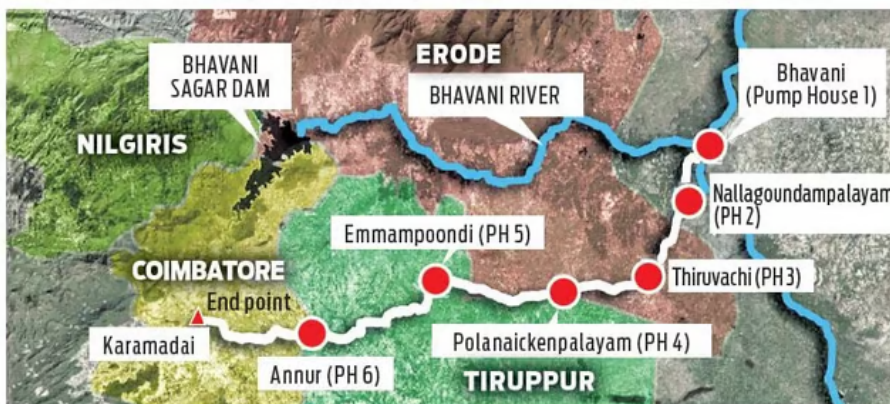

தமிழ்

Daily Current Affairs Encyclopedia

Athikadavu-Avinashi drinking water scheme

the development and regulation of the electricity systems.

Why in the news?

- Tamil Nadu chief minister M K Stalin launched Athikadavu-Avinashi drinking water scheme.

Key Points:

- This project was first proposed around **62 years ago**.
- It aims to **divert surplus water of river Bhavani** to the lakes, ponds and other water bodies in the drought-prone regions of **Coimbatore, Tirupur and Erode districts**.