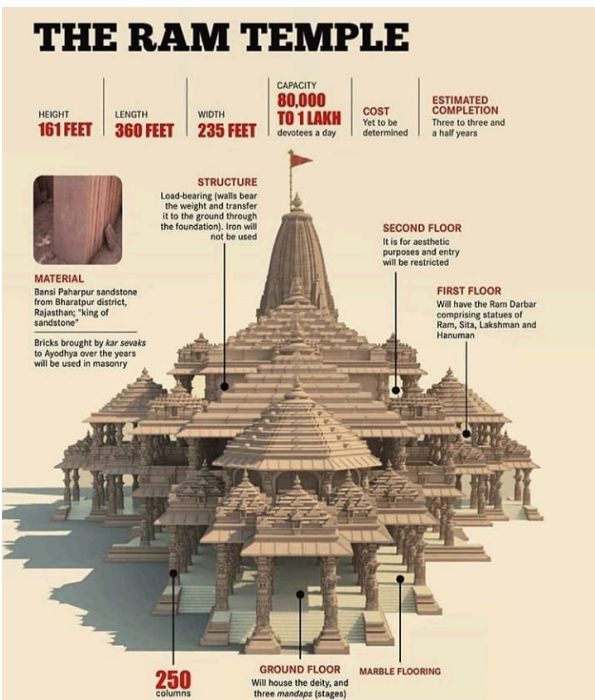

23 January 2024

National and International News

Architectural details of Ayodhya Temple

- The Temple is built over **three 20-foot high floors** each with a total of 392 pillars and 44 doors.
- **Makrana Marble and Pink sandstone, granite stone, and colored Marble** are used in the construction.
- Foundation of the temple is built of a **14-metre-thick layer of roller-compacted concrete**. And a 21-foot-high granite plinth has been placed to protect against ground moisture.
- Iron has not been used anywhere in the construction.
- The Architectural style of the temple is **Nagara style with Sanctum Sanctorum (garbhagriha), Mandaps (halls), and Mandirs**.
- At each corner of the compound will be dedicated to Surya, Bhagwati, Ganesh, Shiv. On the northern and southern arms, temples to Annapurna and Hanuman will be built respectively.
- Temples of Maharshi Valmiki, Vashishtha, Vishwamitra, Agastya, Nishad Raj, Shabri etc have also been proposed.

Pradhanmantri Suryodaya Yojana

Context

- PM Modi announces scheme to **install rooftop solar systems in 10 million homes**
- It has a target of installing rooftop solar on 1 crore houses

Key points

- The **Pradhanmantri Suryodaya Yojana's main objective** is to provide electricity to **low and middle-income individuals** through solar rooftop installations.
- It also aims to offer additional income for surplus electricity generation.

Pradhan Mantri Rashtriya Bal Puraskar

Context

- A total of 19 children were given the national

children's awards for the year 2024 by the President.

- The 'Pradhan Mantri Rashtriya Bal Puraskar' was given to nine boys and 10 girls in six categories, namely art and culture, bravery, innovation, science and technology, social service and sports.